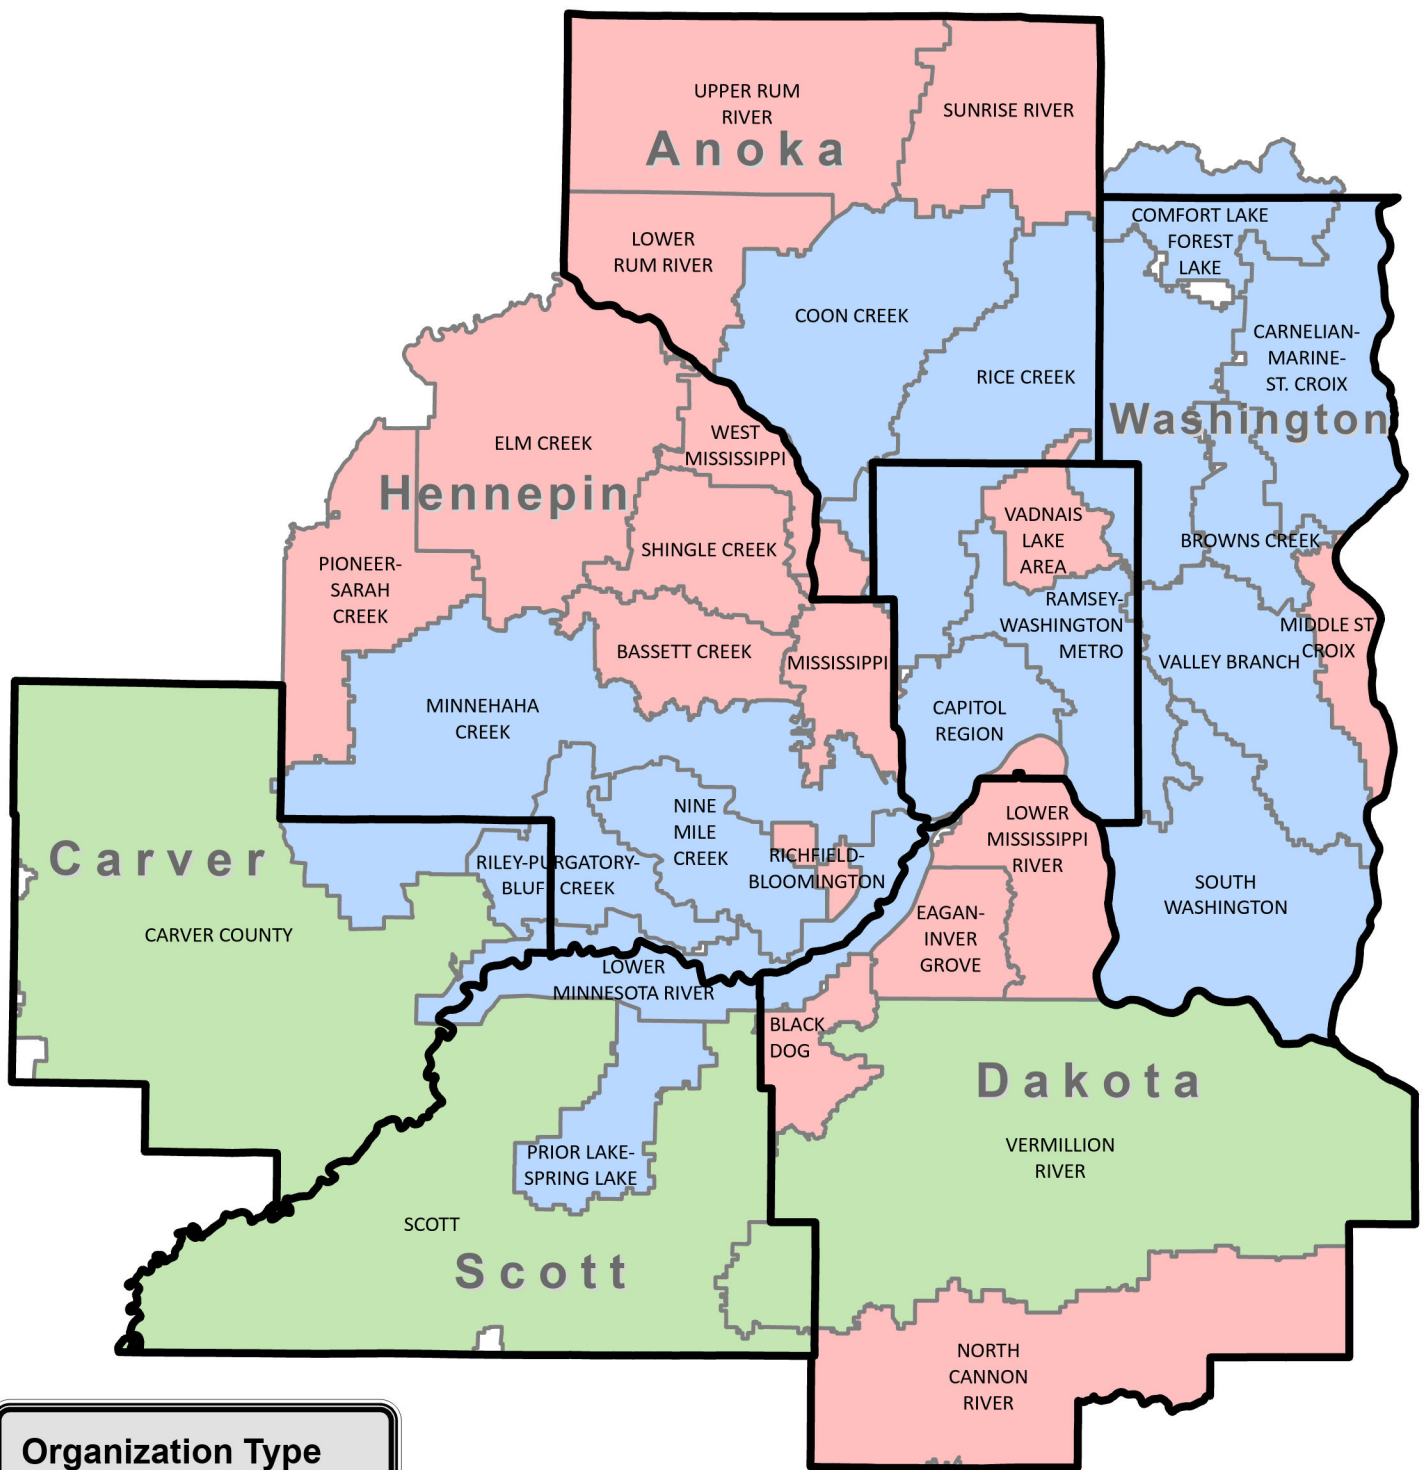

Metro Water Management Authorities

Organization Type

- Watershed District
- Joint Powers WMO
- County
- SWCDs

Updated January 2024