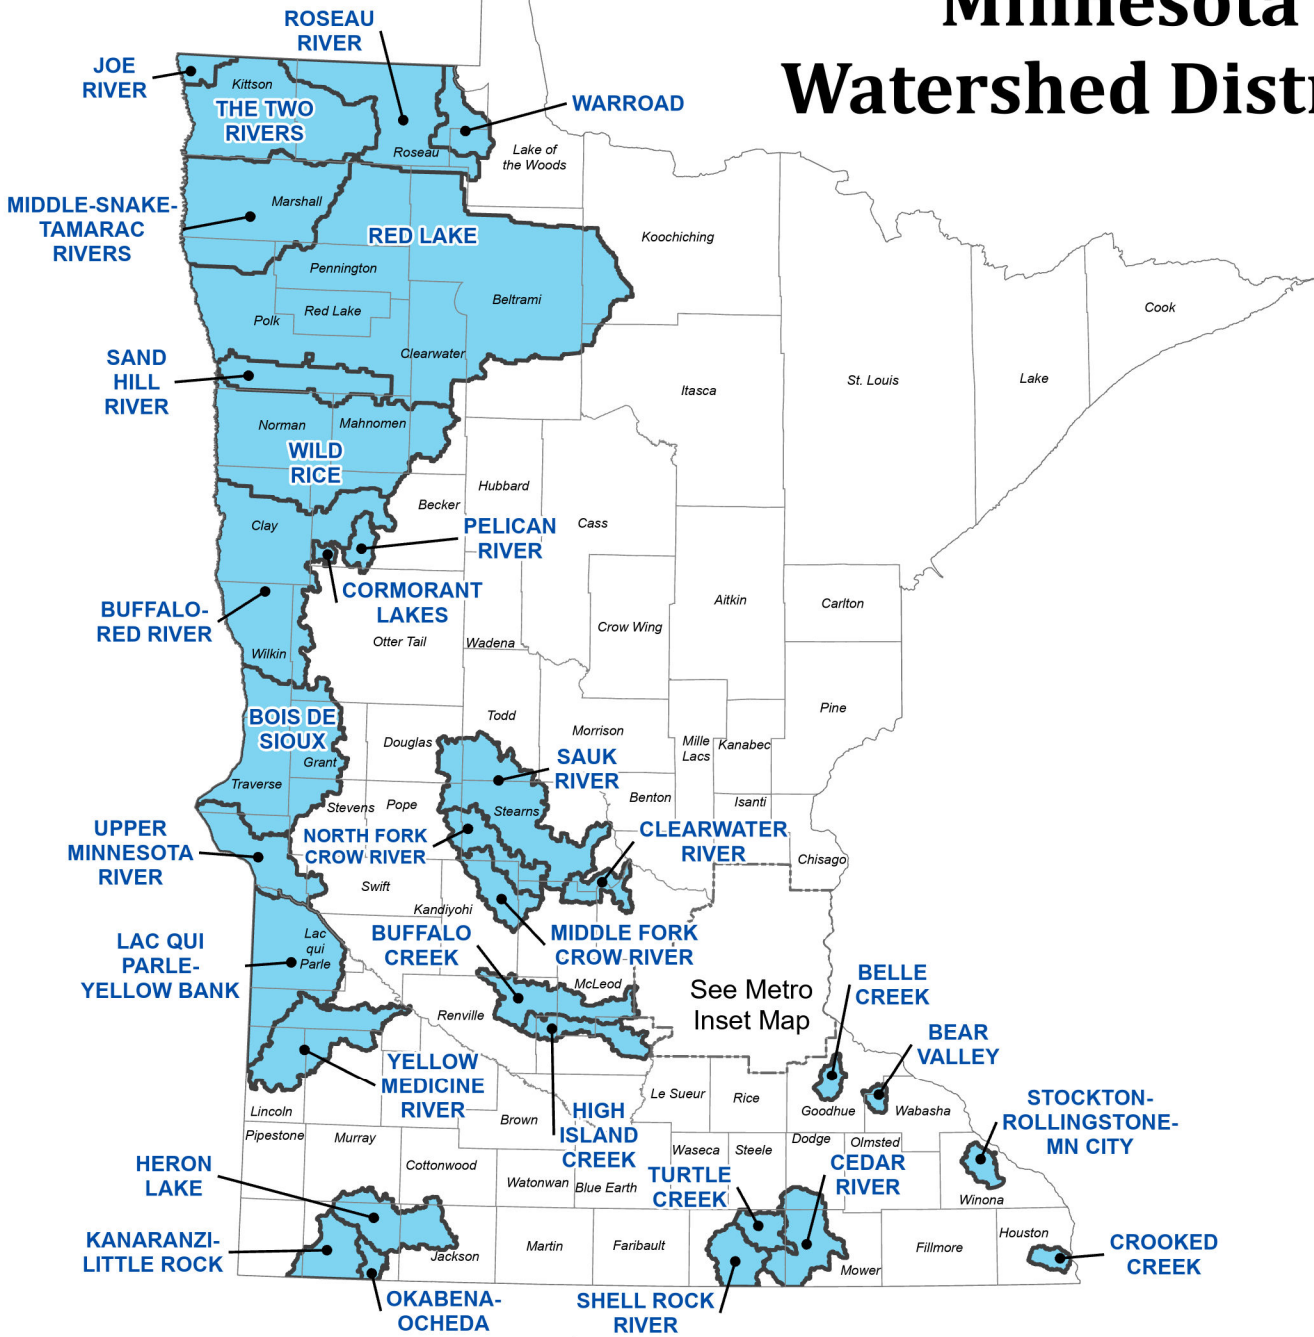

Minnesota Watershed Districts

Metro Watershed Districts

ID, NAME

- 1, BROWNS CREEK
- 2, CAPITOL REGION
- 4, CARNELIAN-MARINE-ST. CROIX
- 5, COMFORT LAKE FOREST LAKE
- 6, COON CREEK
- 7, LOWER MINNESOTA RIVER
- 8, MINNEHAHA CREEK
- 9, NINE MILE CREEK
- 10, PRIOR LAKE-SPRING LAKE
- 11, RAMSEY-WASHINGTON METRO
- 12, RICE CREEK
- 13, RILEY-PURGATORY-BLUFF CREEK
- 14, SOUTH WASHINGTON
- 15, VALLEY BRANCH