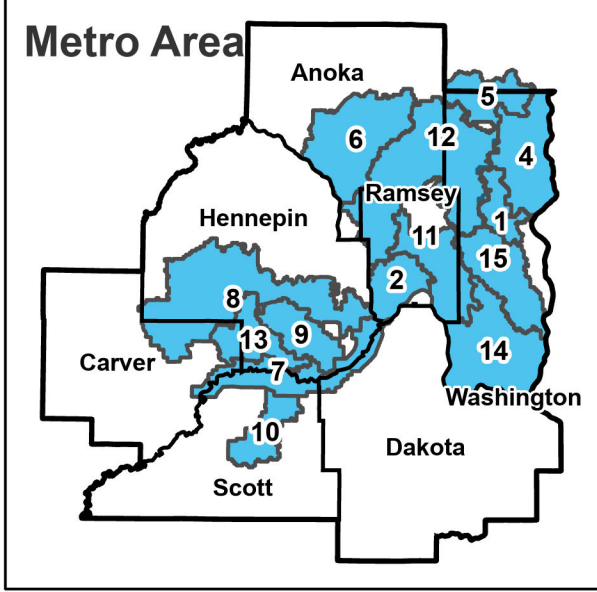

Minnesota Watershed Districts

Metro Watershed Districts

ID, NAME

- 1, BROWNS CREEK
- 2, CAPITOL REGION
- 4, CARNELIAN-MARINE-ST. CROIX
- 5, COMFORT LAKE FOREST LAKE
- 6, COON CREEK
- 7, LOWER MINNESOTA RIVER
- 8, MINNEHAHA CREEK
- 9, NINE MILE CREEK
- 10, PRIOR LAKE-SPRING LAKE
- 11, RAMSEY-WASHINGTON METRO
- 12, RICE CREEK
- 13, RILEY-PURGATORY-BLUFF CREEK
- 14, SOUTH WASHINGTON
- 15, VALLEY BRANCH